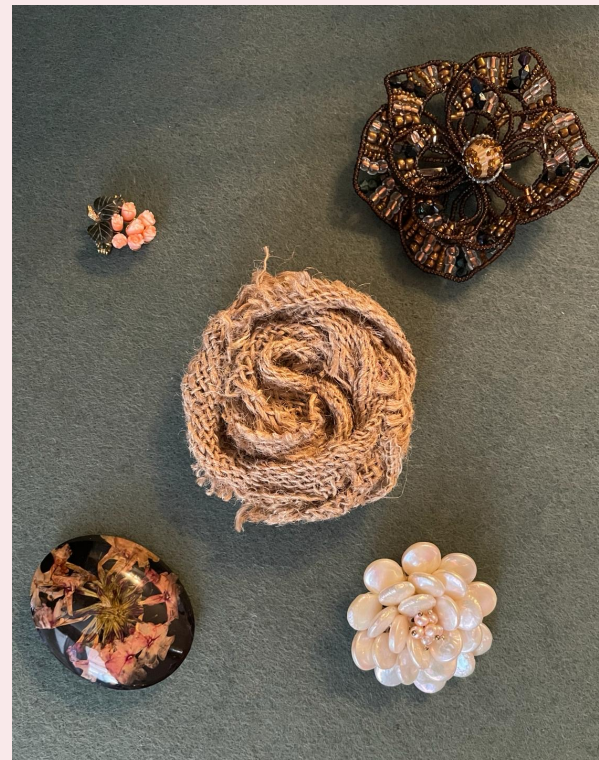

# SPRING AWAKENING FLOWERS, BEES & BIRDS FOR MOTHER'S DAY

---

C  
H  
I  
N  
E  
S  
E

P  
A  
P  
E  
R  
C  
U  
T  
S

B  
I  
R  
D  
S  
&

F  
L  
O  
W  
E  
R  
S

MAKE YOUR  
OWN  
EARRINGS

CHOOSE A BASE  
CHOOSE YOUR  
COLOR(S)

# JAPANESE TEXTILE BROOCHES AND EARRINGS

---

# WISH BRACELETS

(HANDMADE PIECES WITH SILVER)

---

B  
U  
T  
T  
O  
N

P  
I  
N  
S