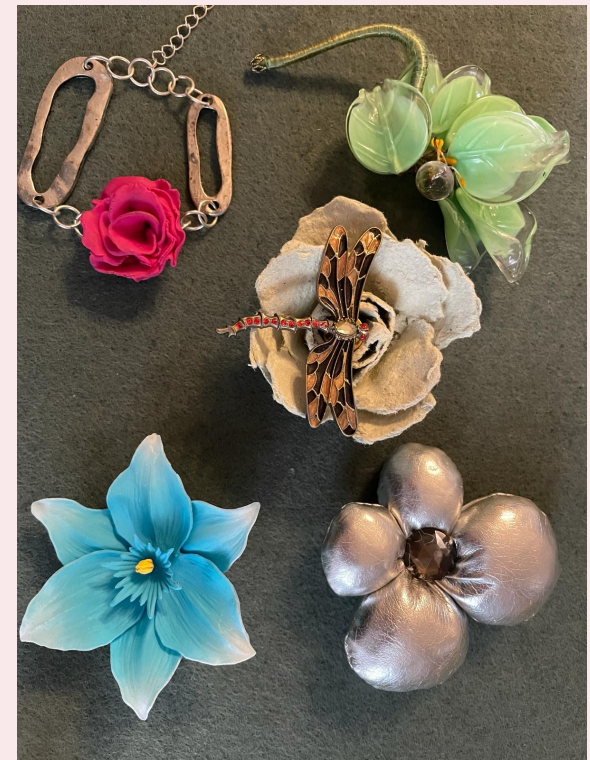

# SPRING AWAKENING FLOWERS, BEES & BIRDS FOR MOTHER'S DAY

---

C  
H  
I  
N  
E  
S  
E

P  
A  
P  
E  
R  
C  
U  
T  
S

B  
I  
R  
D  
S  
&

F  
L  
O  
W  
E  
R  
S

MAKE YOUR  
OWN  
EARRINGS

CHOOSE A BASE  
CHOOSE YOUR  
COLOR(S)

# JAPANESE TEXTILE BROOCHES AND EARRINGS

---

# WISH BRACELETS

(HANDMADE PIECES WITH SILVER)

---

B  
U  
T  
T  
O  
N

P  
I  
N  
S